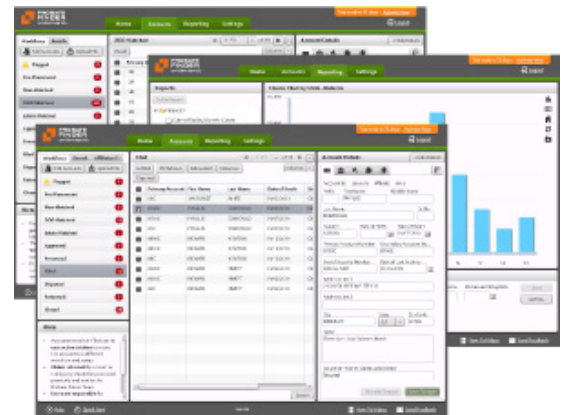

#### ***The only automated estate-location and recovery solution***

Probate Finder OnDemand provides access to a proprietary database of 3+ million probated estates with powerful matching logic to match your deceased accounts to estate records. Our easy to use application is intuitively designed to help you increase your recoveries.

### More Information

Call 1.888.423.0522

Or visit us online:

- [View Demo](#)
- [Case Studies](#)

- ✓ *Web-based workflow solution*
- ✓ *3+ million estate records*
- ✓ *3,450+ courts covered*
- ✓ *ISO-27001 certified*
- ✓ *Easy to use and secure*
- ✓ *Online help and support*

#### **How it works**

Using proprietary technologies and over a decade of probate experience, Probate Finder OnDemand puts you in control. It's easy to add accounts, match them to estate records and prepare your claims for filing. It's effortless and automatic.